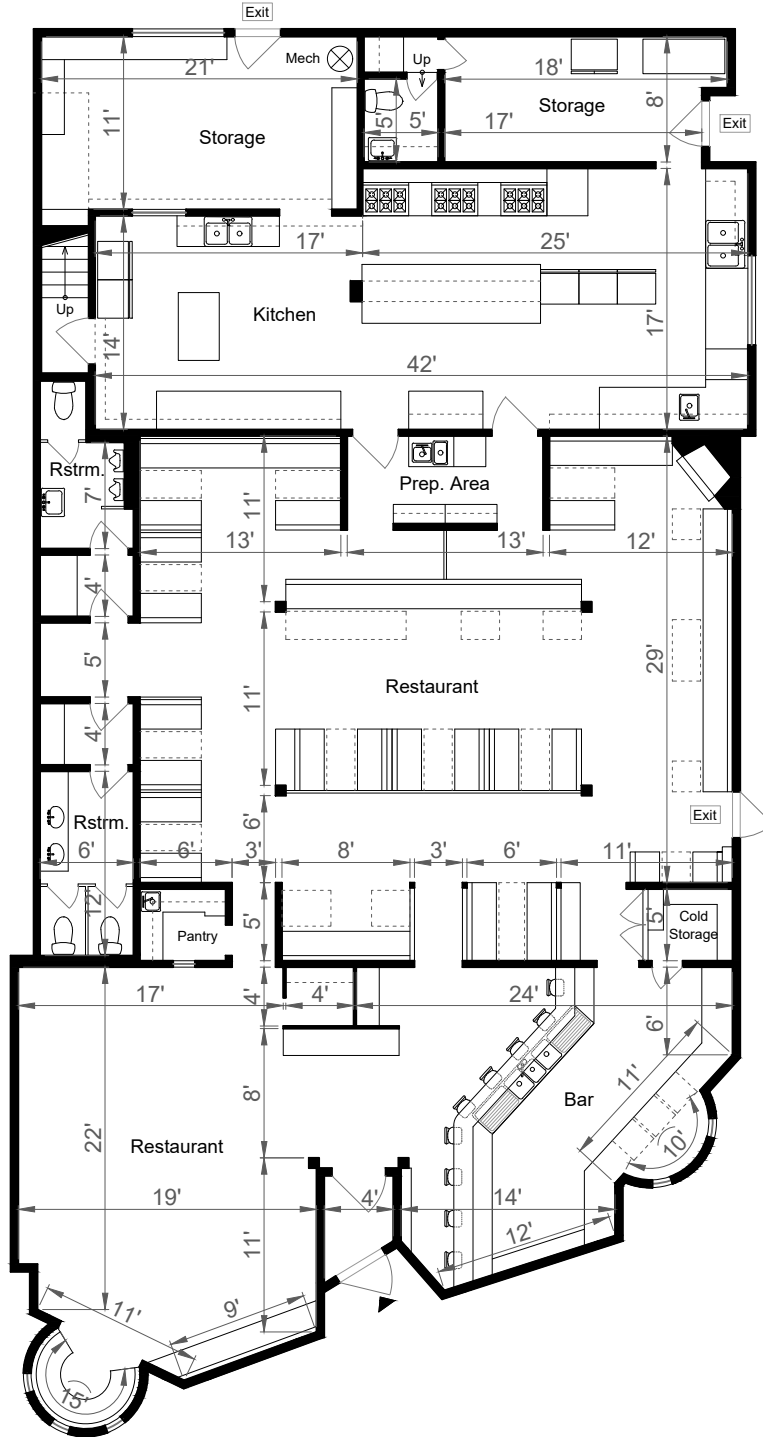

# 4615 LANKERSHIM BOULEVARD

NORTH HOLLYWOOD, CA 91602

## FIRST FLOOR

3,845 SQ FT

## SECOND FLOOR

325 SQ FT

**Estimated Total  
Square Footage: 4,170 SQ FT**  
*Calculated from outside face of exterior walls.*